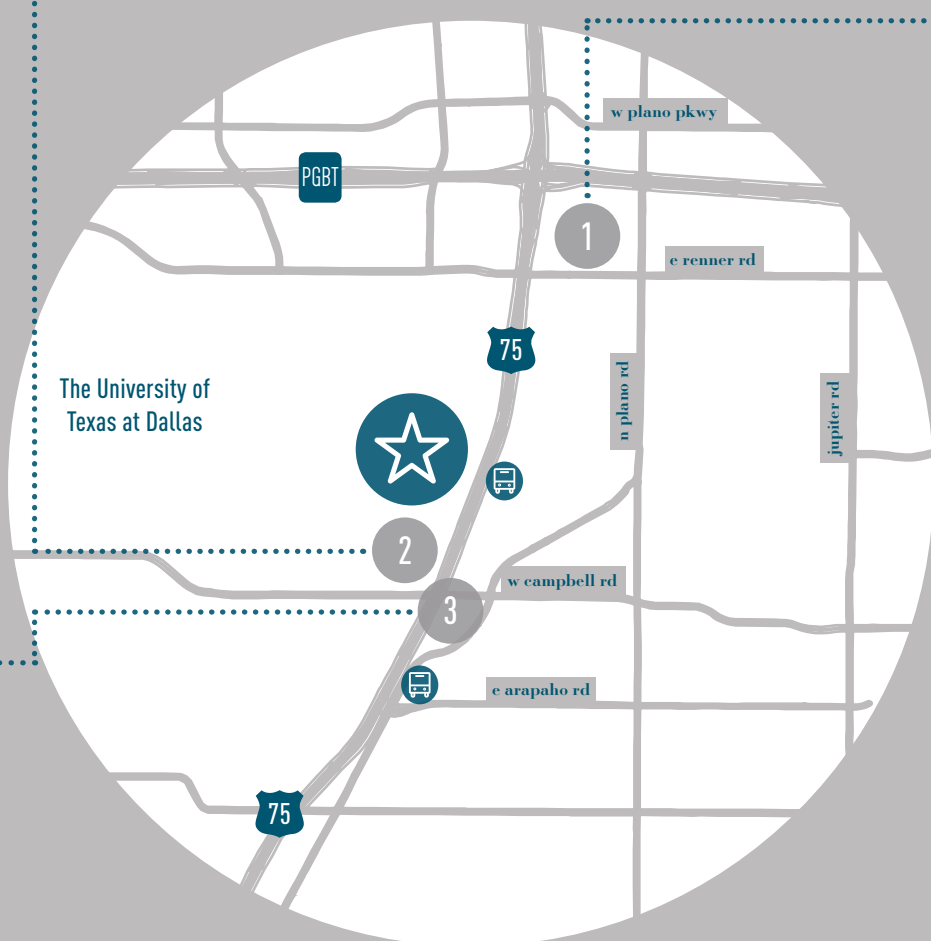

C
C
C
CANYON
CREEK
CENTER

Renewed Richardson Creative Office Space

2 Richardson Plaza

- Ali Baba
- Mediterranean Grill
- Cafe Brazil
- Sushi Sake
- Kung Fu Tea
- Taco Cabana
- Fox & Hound
- McDonald's
- Dimassi's
- Mediterranean Buffet
- Zoes Kitchen
- Royal Chopstix
- Freebirds
- Torchy's Tacos
- Snappy Salads
- Nothing Bundt Cakes
- SPIN! Neapolitan Pizza
- Mumtaz Indian
- Chipotle
- Burger King
- Starbucks
- NAM Noodles and More
- Chicken Moto

3 Eastside

- Jersey Mike's Subs
- Russo's Coal-Fired Italian Kitchen
- Chiloso Mexican Bistro
- The Wing'D Nut
- Ishin Sushi & Sake Bar
- Urban Eatz
- Yoshi Shabu Shabu
- Mena's Grill
- PhoBowl
- Panera Bread
- Twisted Root
- Mena's Tex-Mex Grill

1 CityLine

- Good Union Urban BBQ
- Fixin Grill
- Fooda
- Nestlé Toll House Café by Chip
- Red Mango
- Starbucks
- Subway
- The Kitchen Table
- The Green House
- Coal Vines
- Jasper's
- P.O.D. Market
- TOM+CHEE
- Top Pot Hand-Forged Doughnuts & Coffee
- Tricky Fish
- WXYZ Lounge
- Fernando's Mexican Cuisine
- Edoko Sushi and Robata
- Fish City Grill
- Hollywood Feed
- Jimmy John's
- Luna Grill
- Pei Wei Asian Diner
- Pho is for Lovers
- Piada Italian Street Food
- Reef Point Yoga
- Smashburger
- Starbucks
- Super Chix
- Taco Diner
- Whole Foods Market